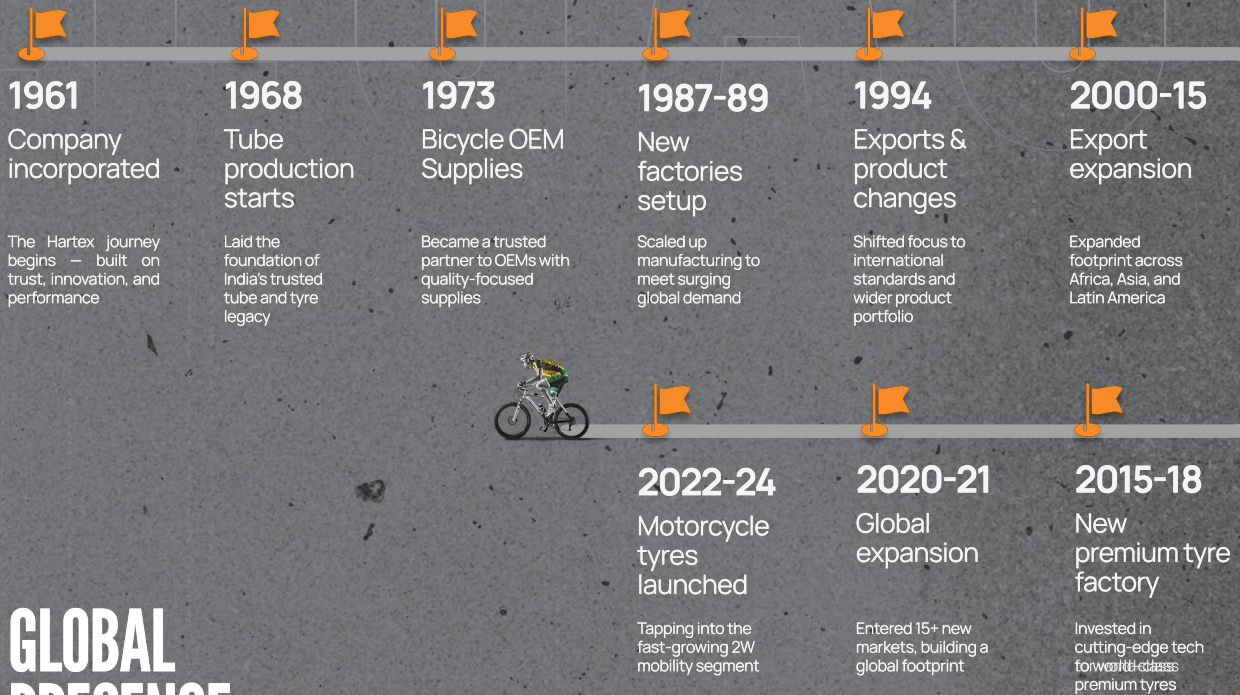

HARTEX 
Play Hard. Play Smart.

Legacy
Innovation
Trust

**UNLEASH
THE
RIDING
MADNESS**

LEGACY

60 Years of Trust
Global Reach
Proven Performance

GLOBAL PRESENCE

18M Bicycle tyres

36M Bicycle tubes