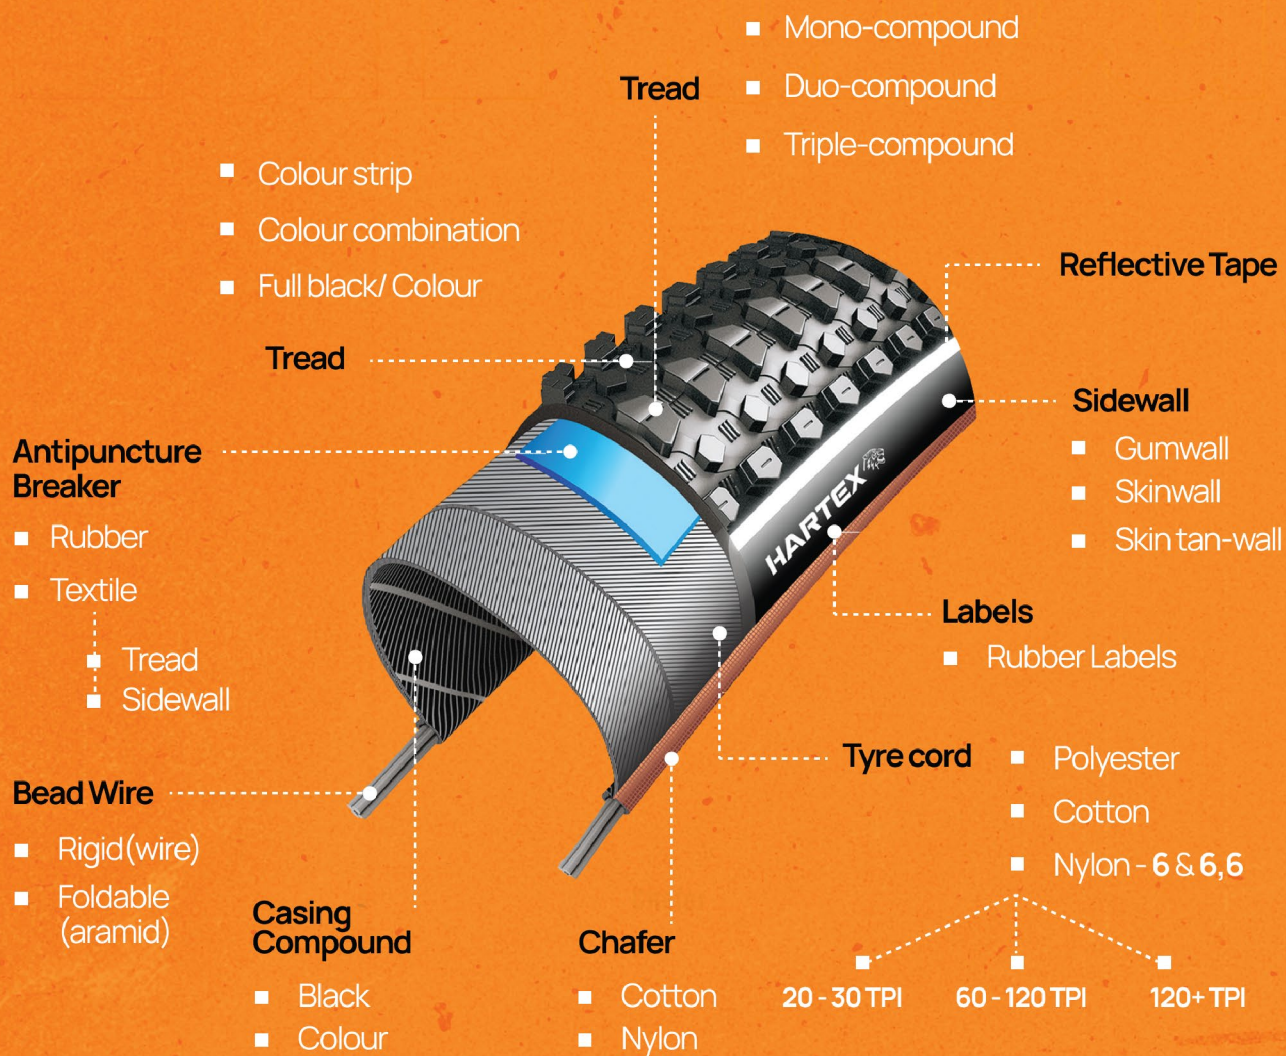

TECHNOLOGY

MAXIGRIP™

Developed by Hartex R&D, MaxiGrip™ uses a unique blend of polymers, fillers, and chemicals to deliver the ideal balance of grip, rolling efficiency, comfort, and durability — ensuring high-performance rides across every terrain.

PUNCTURE GUARD™

Puncture Guard™ tires are designed to prevent flats, so you can enjoy your ride. We use a combination of advanced technologies, including a high-quality rubber compound, extra textile layers, a high TPI count, and a protective rubber belt to keep you riding smoothly.