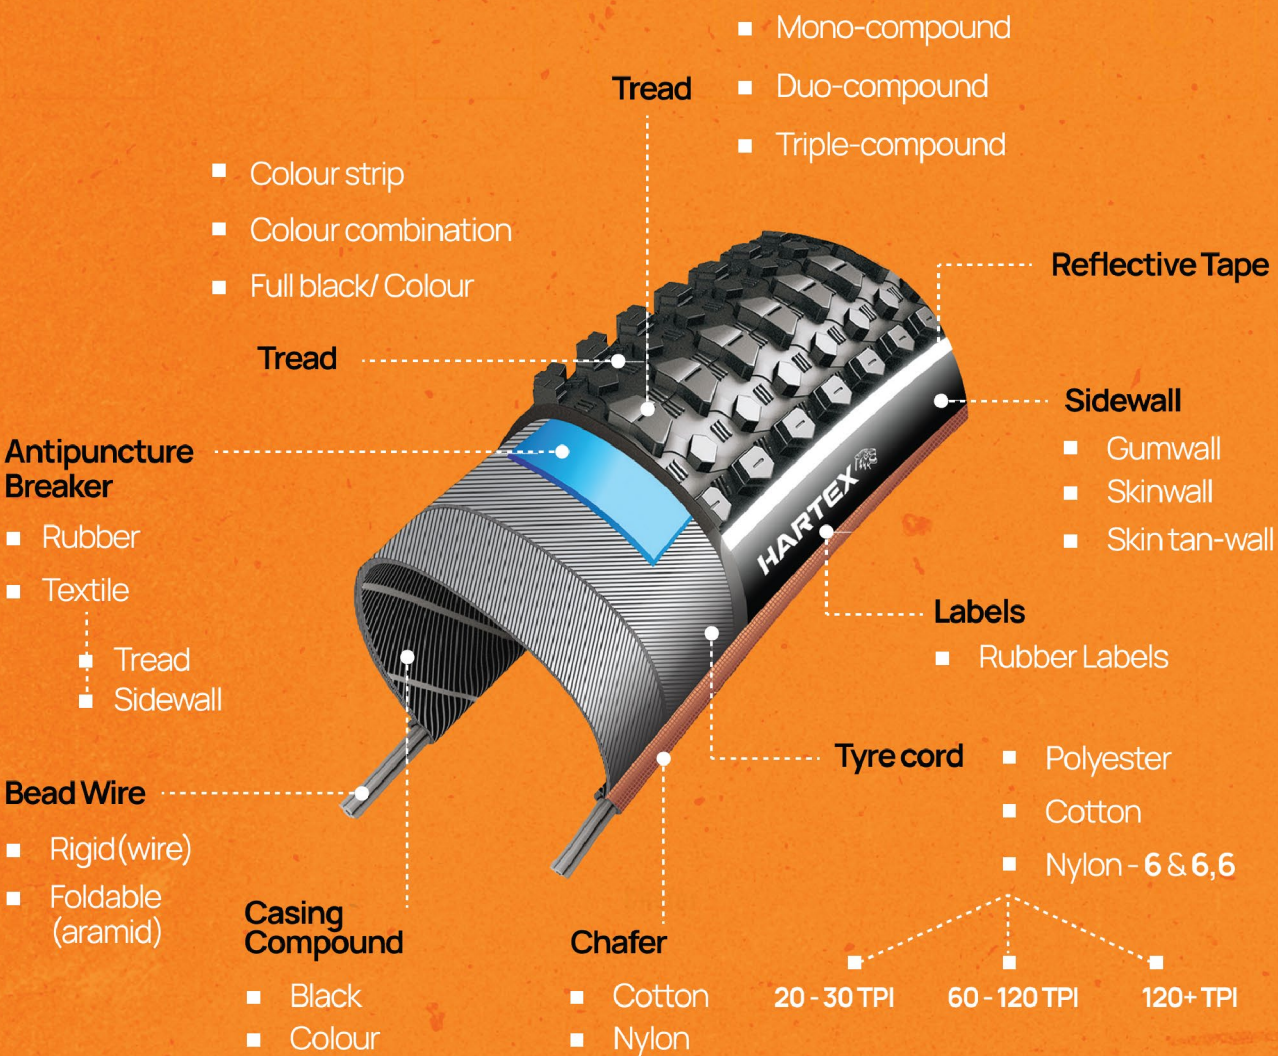

TECHNOLOGY

MAXIGRIP™

Developed by Hartex R&D, MaxiGrip™ uses a unique blend of polymers, fillers, and chemicals to deliver the ideal balance of grip, rolling efficiency, comfort, and durability — ensuring high-performance rides across every terrain.

PUNCTURE GUARD™

Puncture Guard™ tires are designed to prevent flats, so you can enjoy your ride. We use a combination of advanced technologies, including a high-quality rubber compound, extra textile layers, a high TPI count, and a protective rubber belt to keep you riding smoothly.