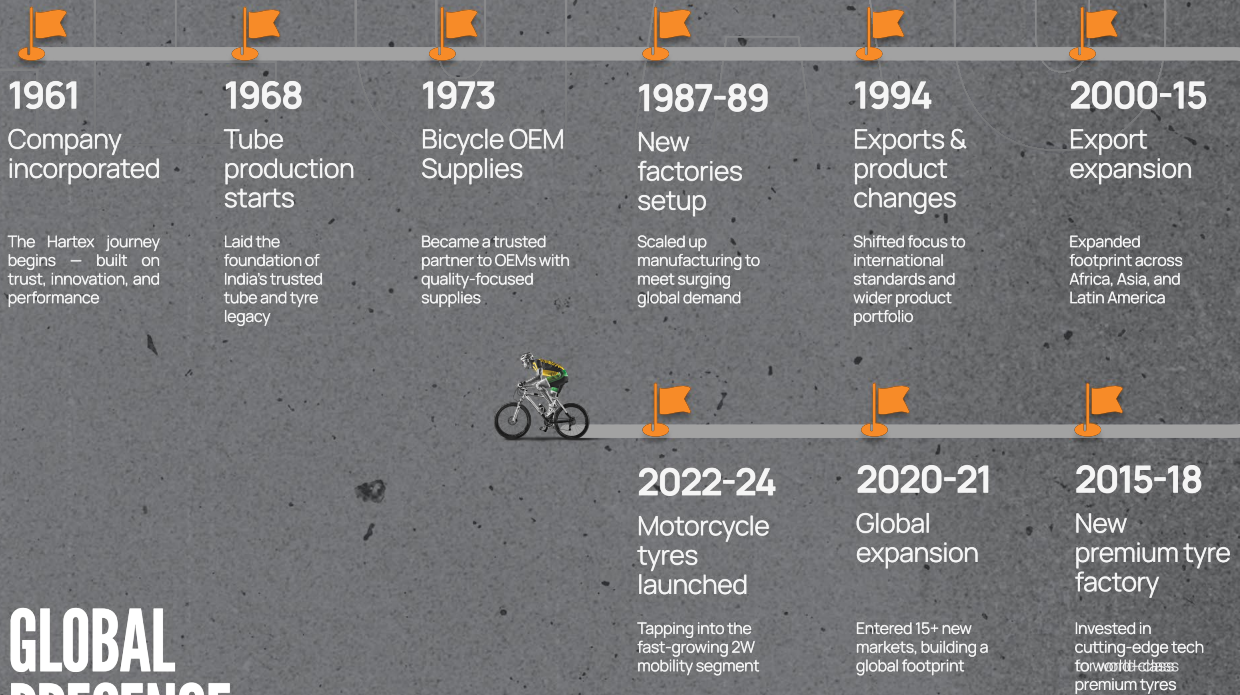

HARTEX 
Play Hard. Play Smart.

Legacy
Innovation
Trust

**UNLEASH
THE
RIDING
MADNESS**

LEGACY

60 Years of Trust
Global Reach
Proven Performance

GLOBAL PRESENCE

18M Bicycle tyres

36M Bicycle tubes